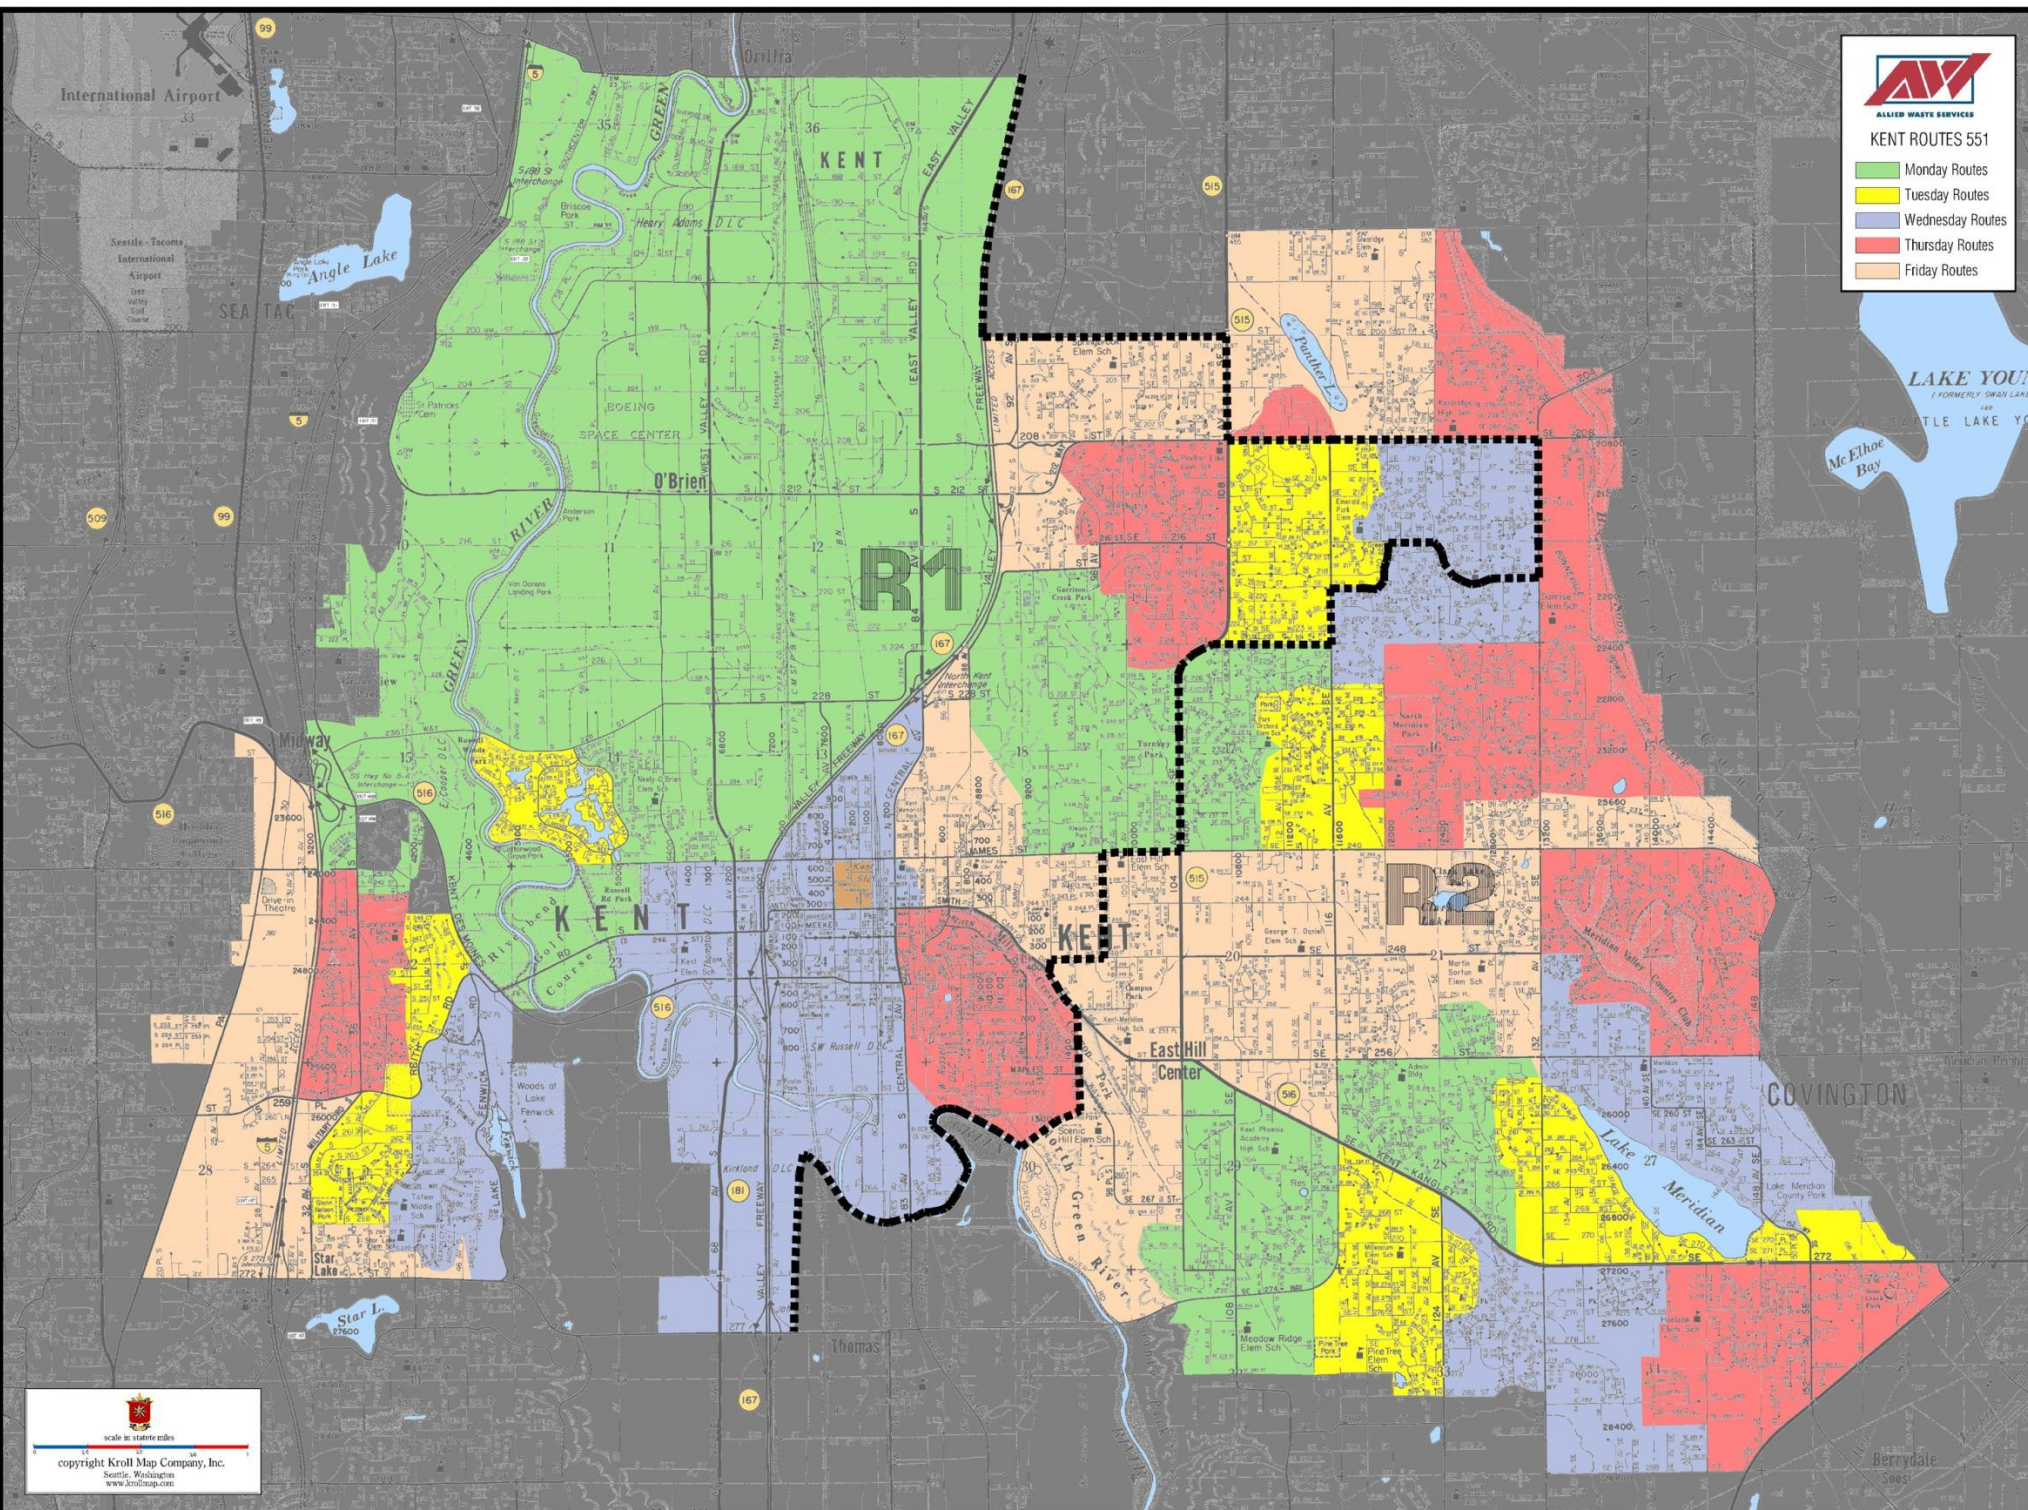

**KENT ROUTES 551**

- Monday Routes
- Tuesday Routes
- Wednesday Routes
- Thursday Routes
- Friday Routes

scale in statute miles

copyright Kroll Map Company, Inc.  
Seattle, Washington  
www.krollmap.com