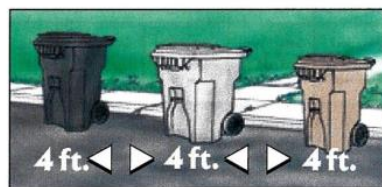

YES

Place these items in your light gray debris cart:

- Lawn clippings
- Leaves
- Brush
- Tree limbs and trimmings (6 inches in diameter or smaller)
- Fruit and vegetable peelings

NO

These items are not allowed in your yard debris cart:

- Trash
- Pet waste
- Diapers
- Plastics (including plastic bags)
- Noxious weeds (including English Ivy and blackberry and star thistle)
- Bark, dirt or sod
- Rocks or gravel
- Food scraps
- Ashes

**Generally Speaking;
"If it grows it goes"**